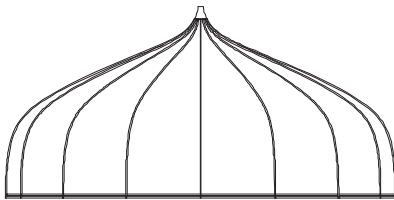

m o o o i®

Main dimensions- large

www.unicahome.com
1-888-89-UNICA

Technical

Packaging